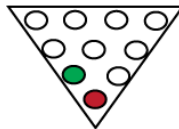

$$$ Moonlight Bowling $$$

PAYOUT DIAGRAM

$$

$1

$1.25

$1.50

$2

$2

$3

$3

$4

$4

$5

$5

$6

$6

$7

$7

$8

$8

$9

$9

$10

$11

$12

$13

$14

$15

$16

$17

$18

$19

$20

$25

1 COLOR SPARE = .25
2 COLOR SPARE = .50
3 COLOR SPARE = 1.00
PICK UP 7-10 = 100.00
(ANY 2 COLORS)