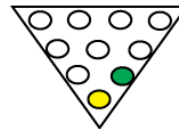

$$$ Moonlight Bowling $$$

PAYOUT DIAGRAM

$$

$1

$1.25

$1.50

$2

$2

$3

$3

$4

$4

$5

$5

$6

$6

$7

$7

$8

$8

$9

$9

$10

$11

$12

$13

$14

$15

$16

$17

$18

$19

$20

$25

1 COLOR SPARE = .25
2 COLOR SPARE = .50
3 COLOR SPARE = 1.00
PICK UP 7-10 = 100.00
(ANY 2 COLORS)