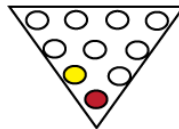

$$$ Moonlight Bowling $$$

PAYOUT DIAGRAM

$$

$1

$1.25

$1.50

$2

$2

$3

$3

$4

$4

$5

$5

$6

$6

$7

$7

$8

$8

$9

$9

$10

$11

$12

$13

$14

$15

$16

$17

$18

$19

$20

$25

1 COLOR SPARE = .25
2 COLOR SPARE = .50
3 COLOR SPARE = 1.00
PICK UP 7-10 = 100.00
(ANY 2 COLORS)